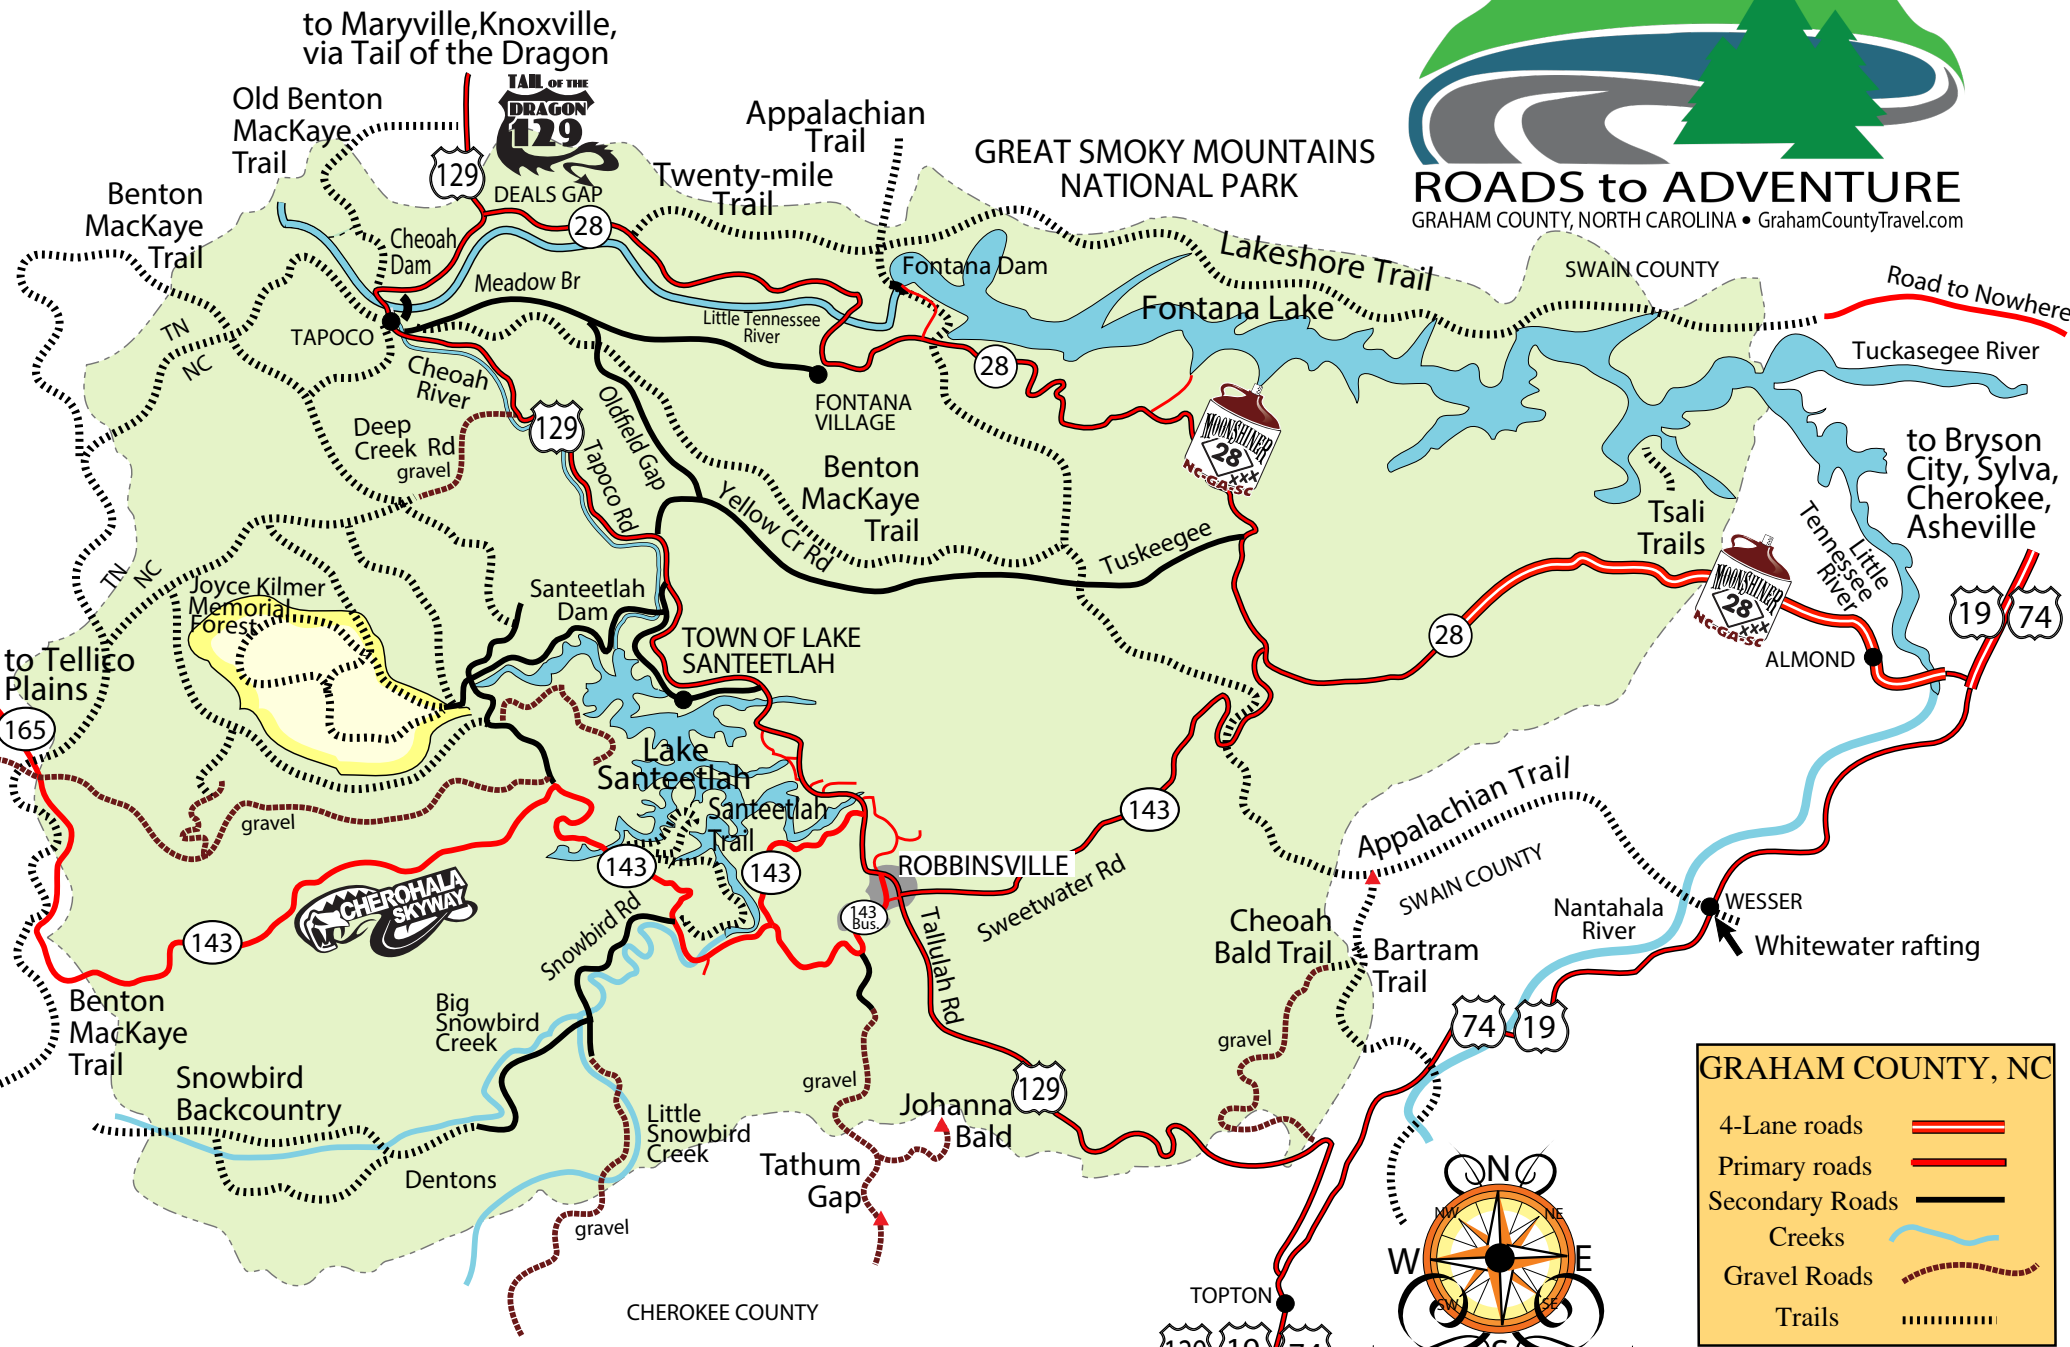

# ROADS to ADVENTURE

GRAHAM COUNTY, NORTH CAROLINA • [GrahamCountyTravel.com](http://GrahamCountyTravel.com)

**GRAHAM COUNTY, NC**

4-Lane roads	
Primary roads	
Secondary Roads	
Creeks	
Gravel Roads	
Trails	

Map by Ron Johnson  
© 2000-2015  
[TailoftheDragon.com](http://TailoftheDragon.com)™

to Andrews,  
Murphy,  
Atlanta

to Maryville, Knoxville,  
via Tail of the Dragon

Road to Nowhere

to Bryson  
City, Sylva,  
Cherokee,  
Asheville

to Telli  
Plains

Whitewater rafting