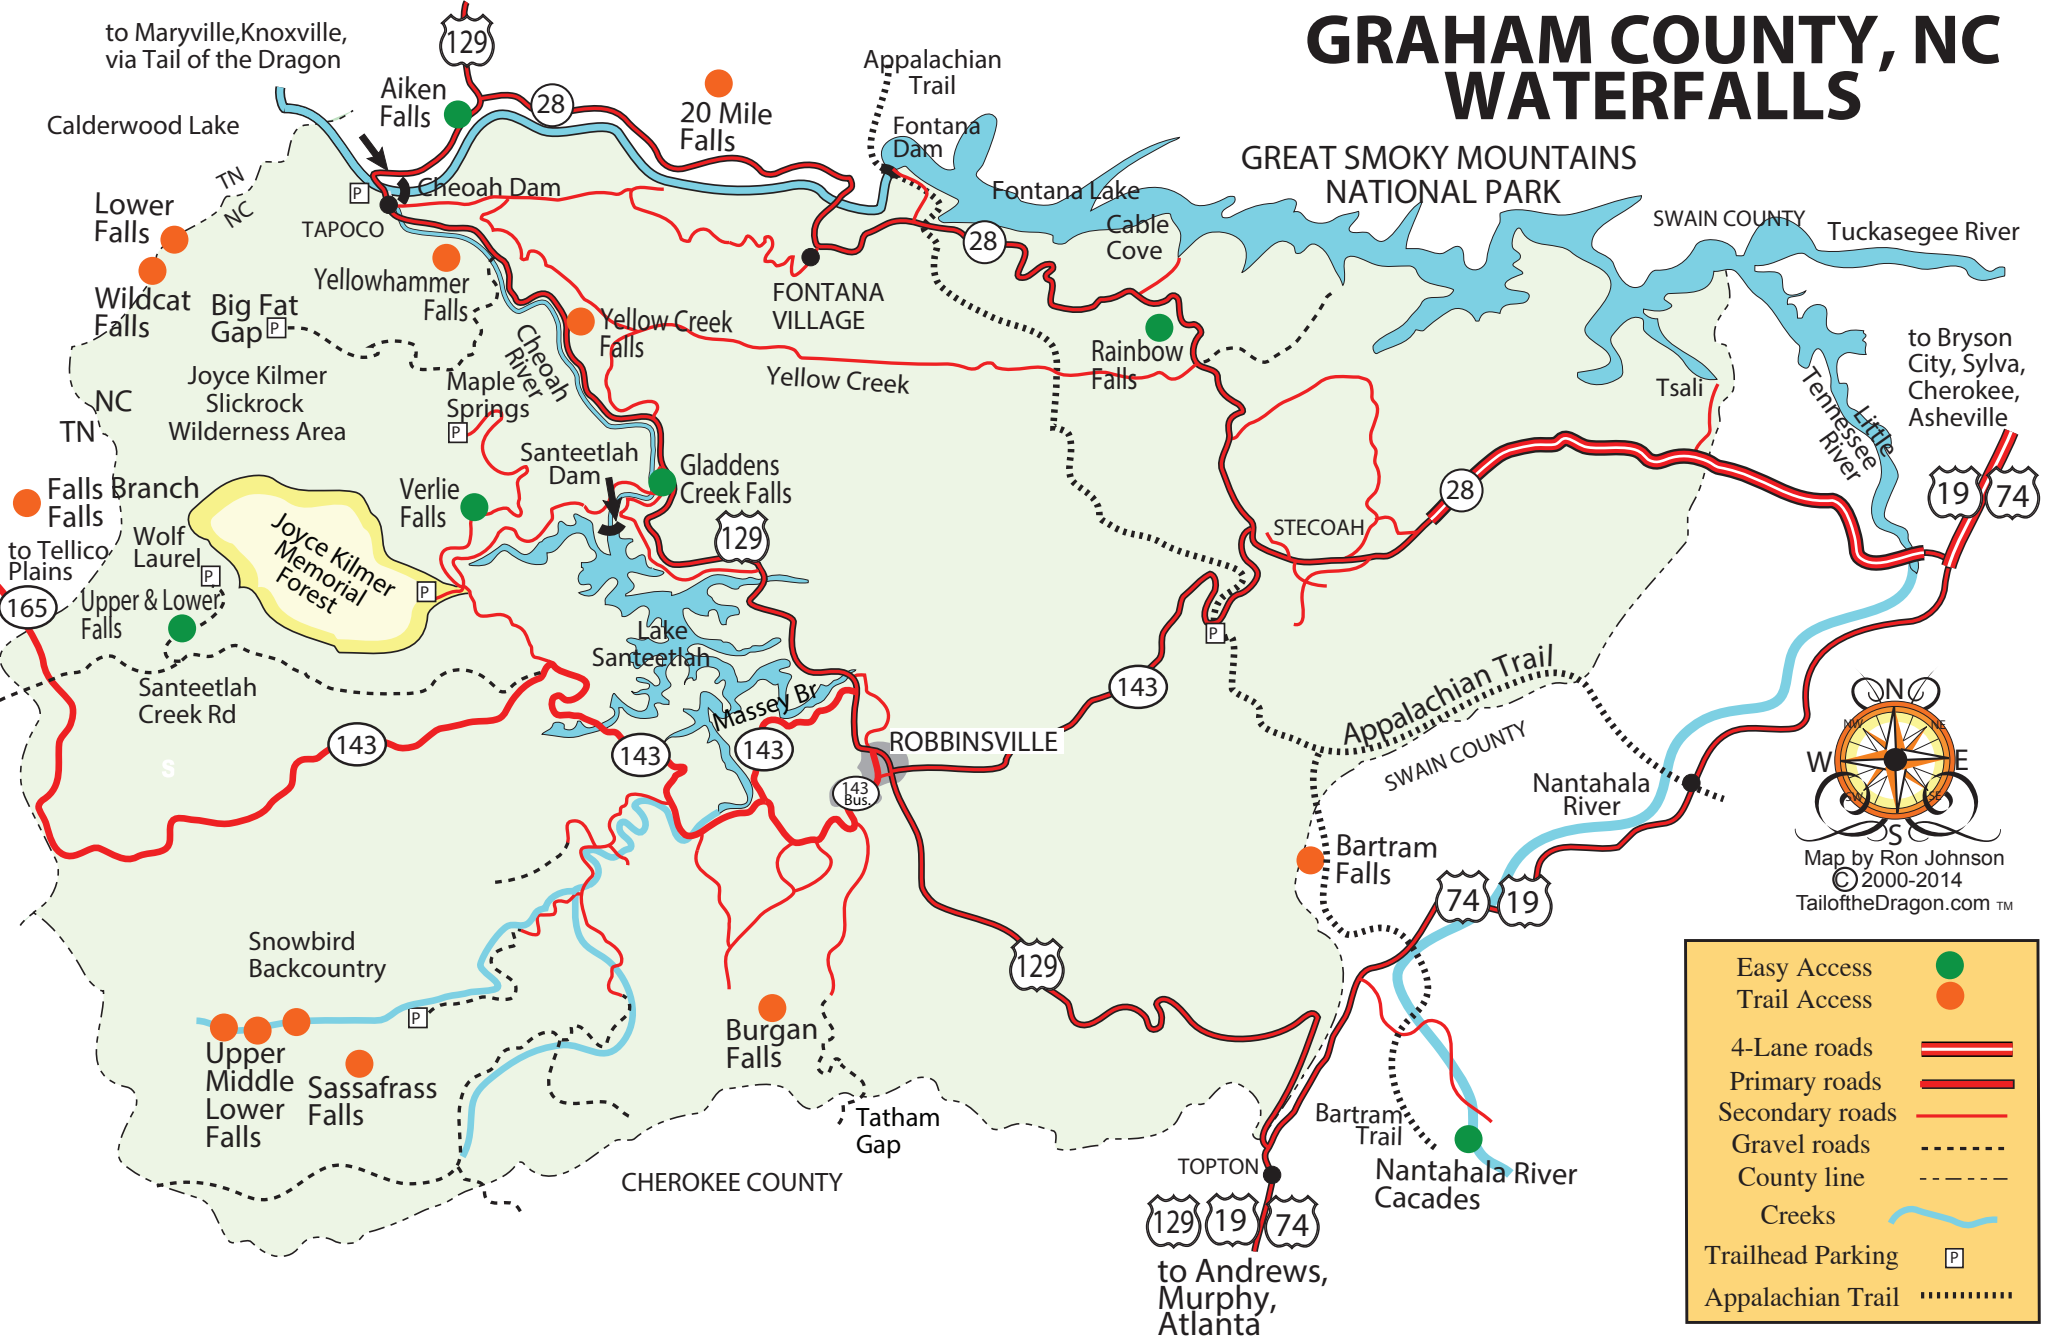

# GRAHAM COUNTY, NC WATERFALLS

Map by Ron Johnson  
© 2000-2014  
TailoftheDragon.com™

Easy Access	● (Green)
Trail Access	● (Orange)
4-Lane roads	==== (Double Red)
Primary roads	== (Red)
Secondary roads	— (Thin Red)
Gravel roads	- - - - (Dashed)
County line	- - - - (Dashed)
Creeks	~ (Blue)
Trailhead Parking	P (Square)
Appalachian Trail	..... (Dotted)