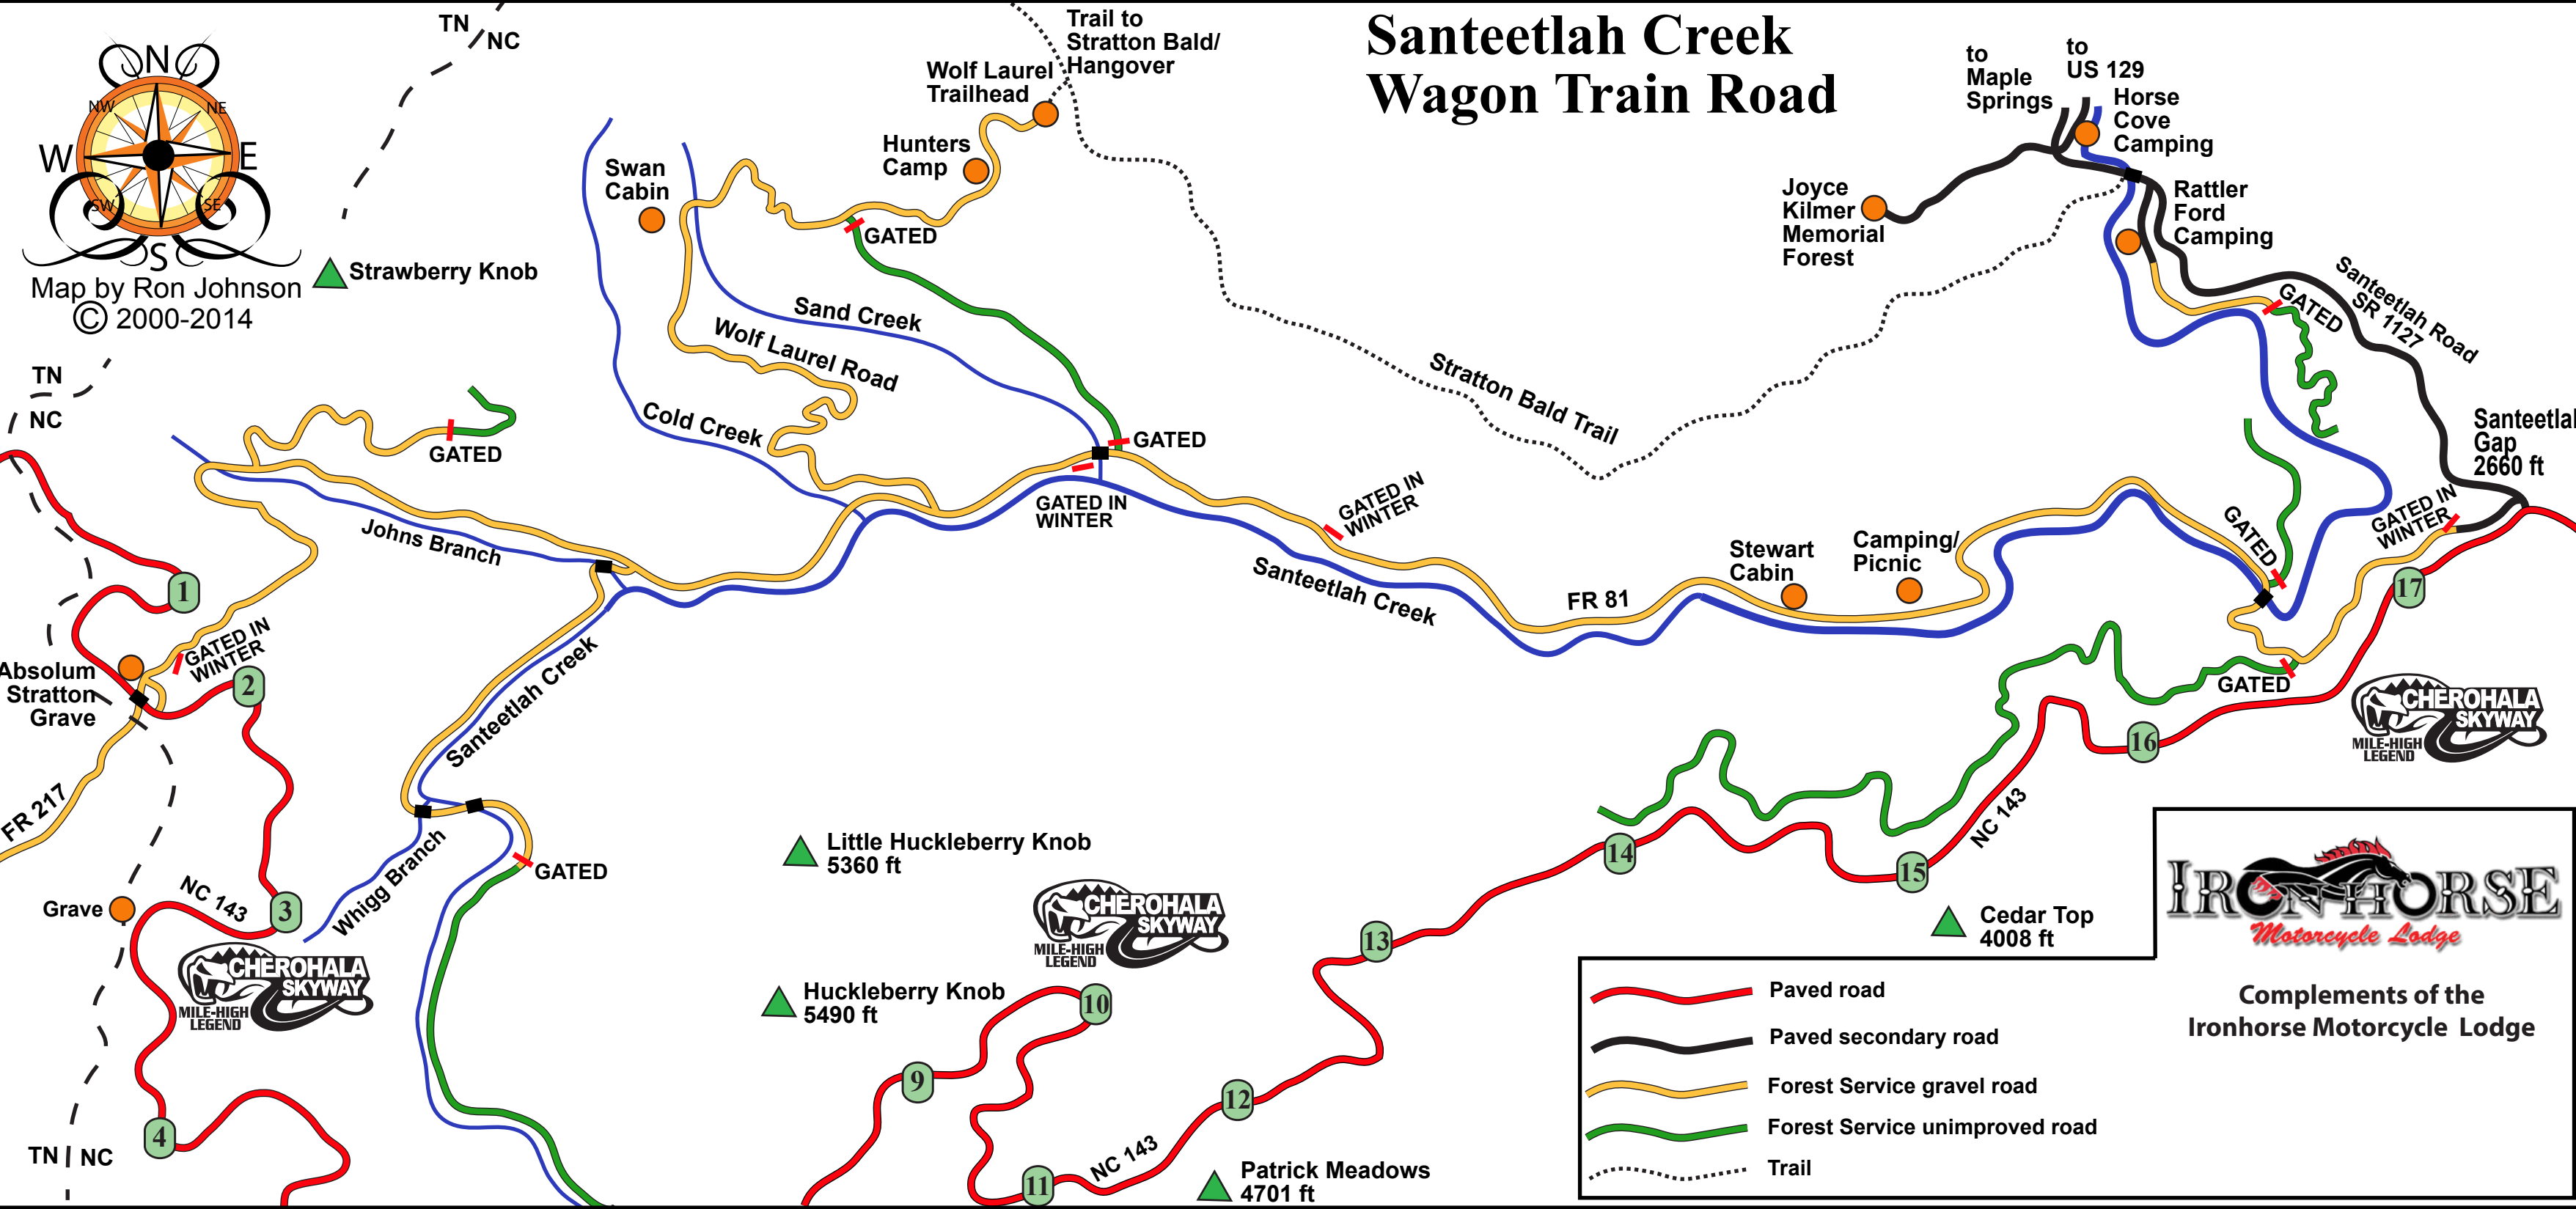

Santeetlah Creek Wagon Train Road

Map by Ron Johnson
© 2000-2014

▲ Strawberry Knob

- Paved road
- Paved secondary road
- Forest Service gravel road
- Forest Service unimproved road
- Trail

Complements of the
Ironhorse Motorcycle Lodge